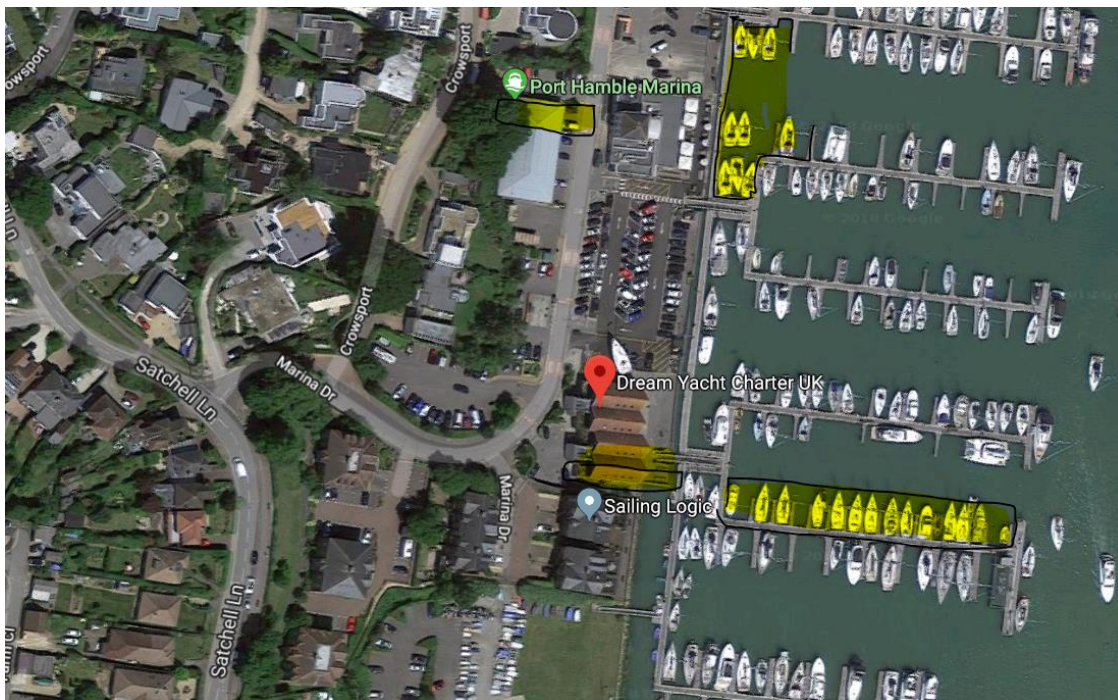

DREAM YACHT CHARTER

HAMBLE BASE DETAILS

DREAM YACHT CHARTER

ADDRESS OF THE BASE

DYC HAMBLE

PORT HAMBLE MARINA, UNIT A WATERSIDE, 18 MARINA DRIVE

HAMBLE

SOUTHAMPTON, SO31 4PL

GPS position: 50.8614N 1.3137W

Opening hours: MON – FRIDAY 8 AM – 5PM SAT 8 AM – 12 NOON

SUNDAY 1400HRS – 1800HRS

Pontoon Number: B PONTOON, BAYS E F AND G

Code to Access the pontoon: n/a

MAP OF THE BASE

DREAM YACHT CHARTER