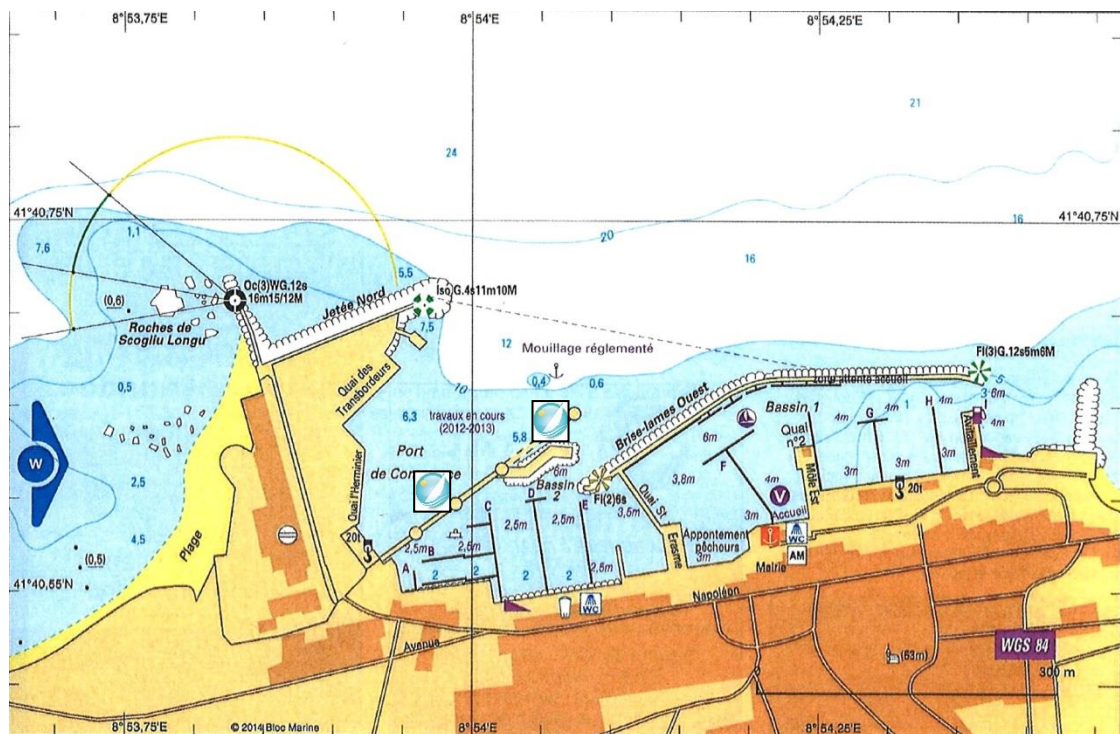

HOW TO FIND US?

The office

3 rue de la Marine
20110 Propriano
Tel / fax : +33 4 95 51 28 22

Peer Liberty Sea

In front of restaurant "no stress"

Opening hours

09:00 am to 07:00 pm

Sales Department located at Port Pin Rolland

Chemin Départemental 18 / 83 430 St Mandrier - France
Tel : +33 (0)4 94 62 31 67 - Fax : +33 (0)4 94 30 93 35